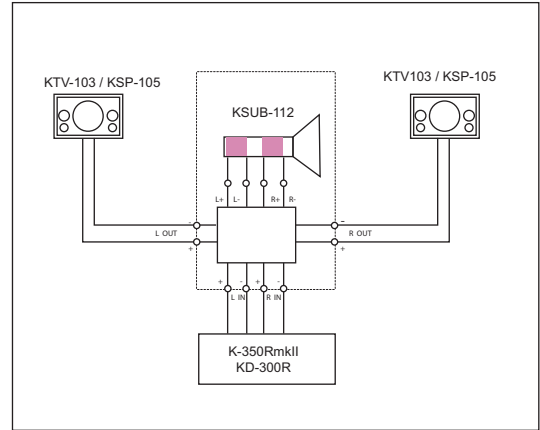

Professional Karaoke Subwoofer

KSUB-112 / KSUB-210

KSUB-112 / KSUB-210 are sub-bass system with built-in crossover and extended bass driver, The internal crossover design perfectly match with any karaoke vocal speaker

KSUB-112

KSUB-210

Professional Karaoke Subwoofer

KSUB-112A / KSUB-115A

KSUB-112A / KSUB-115A are sub-bass system with the built-in active electronics crossover "adjustable from 40Hz to 250 Hz" and professional high power amplifier with auto protection circuitry system.

KSUB-112A

KSUB-115A

SPECIFICATIONS	KSUB-112	KSUB-210	KSUB-112A	KSUB-115A
Frequency Response	40Hz-120Hz(±3dB)	45Hz-150Hz(±3dB)	45Hz-250Hz(±3dB)	40Hz-250Hz(±3dB)
Drivers	Low 10"X2(305mm)	Low 12"X1(305mm)	woofer-12"X1(64mm)	woofer-15"X1(75mm)
Impedance	8 ohm	8 ohm	8 ohm	8 ohm
Continuous Power Handling	2x150W	2x100W	150W	350W
Peak Power	2x450W	2x300W	250 W/5min	500 W/5min
Sensitivity	98 dB	95 dB	95 dB (1w/1m)	96 dB (1w/1m)
Dimensions	580x560x380 mm	550x400x310 mm	510x350x410 mm	690x450x525 mm
Packing Dimensions	-	-	565x350x410 mm	745x505x650 mm
Weight	32kg	19kg	31.5kg	42.5kg