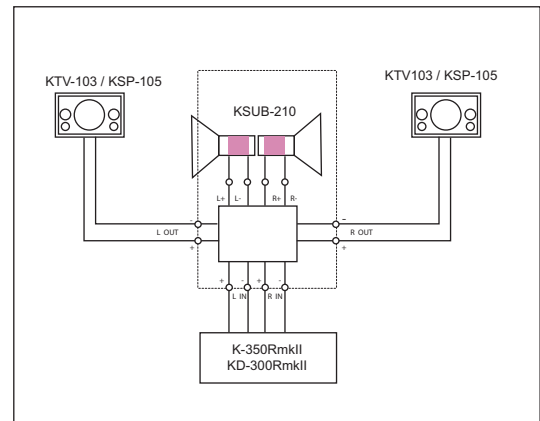

Professional Karaoke Subwoofer

KSUB-112 / KSUB-210

KSUB-112 / KSUB-210 are sub-bass system with built-in crossover and extended bass driver, The internal crossover design perfectly match with any karaoke vocal speaker

KSUB-112

KSUB-210

Professional Karaoke Subwoofer

KSUB-112A / KSUB-115A

KSUB-112A / KSUB-115A are sub-bass system with the built-in active electronics crossover "adjustable from 40Hz to 250 Hz" and professional high power amplifier with auto protection circuitry system.

KSUB-112A

KSUB-115A

SPECIFICATIONS	KSUB-112	KSUB-210	KSUB-112A	KSUB-115A
Frequency Response	40Hz-120Hz(±3dB)	45Hz-150Hz(±3dB)	45Hz-250Hz(±3dB)	40Hz-250Hz(±3dB)
Drivers	Low 10"X2(305mm)	Low 12"X1(305mm)	woofer-12"X1(64mm)	woofer-15"X1(75mm)
Impedance	8 ohm	8 ohm	8 ohm	8 ohm
Continuous Power Handling	2x150W	2x100W	150W	350W
Peak Power	2x450W	2x300W	250 W/5min	500 W/5min
Sensitivity	98 dB	95 dB	95 dB (1w/1m)	96 dB (1w/1m)
Dimensions	580x560x380 mm	550x400x310 mm	510x350x410 mm	690x450x525 mm
Packing Dimensions	-	-	565x350x410 mm	745x505x650 mm
Weight	32kg	19kg	31.5kg	42.5kg