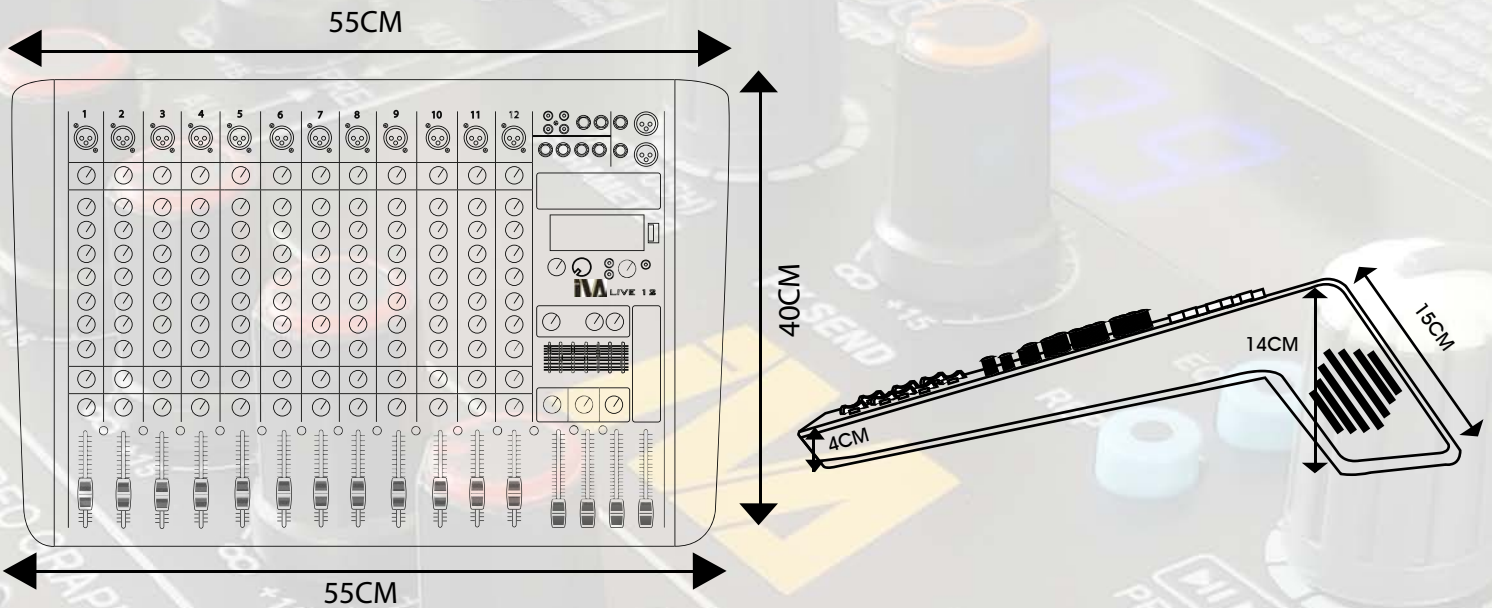

IVA Live-12 Mixer

Highlights

USB Thumbdrive Player and Recorder

Bluetooth Playback

Studio Grade Effect Engine

Bluetooth Connectivity (For Smartphone Playback)

Features:

- 12 Mono Inputs Channels with silver plated XLRs and balanced Line Inputs COMBO
- Ultra-low noise Studio grade Mic Preamps with + 48 V Phantom Power
- Ultra-musical 3 band EQ on all channels
- Peak LEDs all Mono and Stereo Channels
- Single Effect Engine
- Single 7-band Master Equaliser
- 4 Aux Send & 1 FX Send per channel for external processing and outputs
- Highly accurate 10 segment Bargraph Meters
- 1 Stereo Master output, 1 RCA Output
- LIVE Grade Playback+Recording USB Thumbdrive
- Bluetooth Connectivity for Smartphone playback

IVA Live-12 Mixer

00 SMALL HALL	20 PLATE	50 DELAY	84 PHASER & REVERB
03 MID HALL	27 SPRING	59 ECHO	86 PITCH & REVERB
06 BIG HALL	30 GATED REV	60 CHORUS	88 DELAY & REVERB
09 CHURCH	38 REVERSE	66 FLANGER	90 DELAY & GATED
10 SMALL ROOM	40 EARLY REFL	70 PHASER	91 DELAY & REVERSE
13 MID ROOM	44 AMBIENCE	74 PITCH SHIFT	92 DELAY & CHORUS
16 BG ROOM	48 STADIUM	80 CHORUS & REVERB	94 DELAY & FLANGER
19 CHAPEL	49 AMBIENCE FX	82 FLANGER & REVERB	96 DELAY & PHASER
			98 DELAY & PITCH