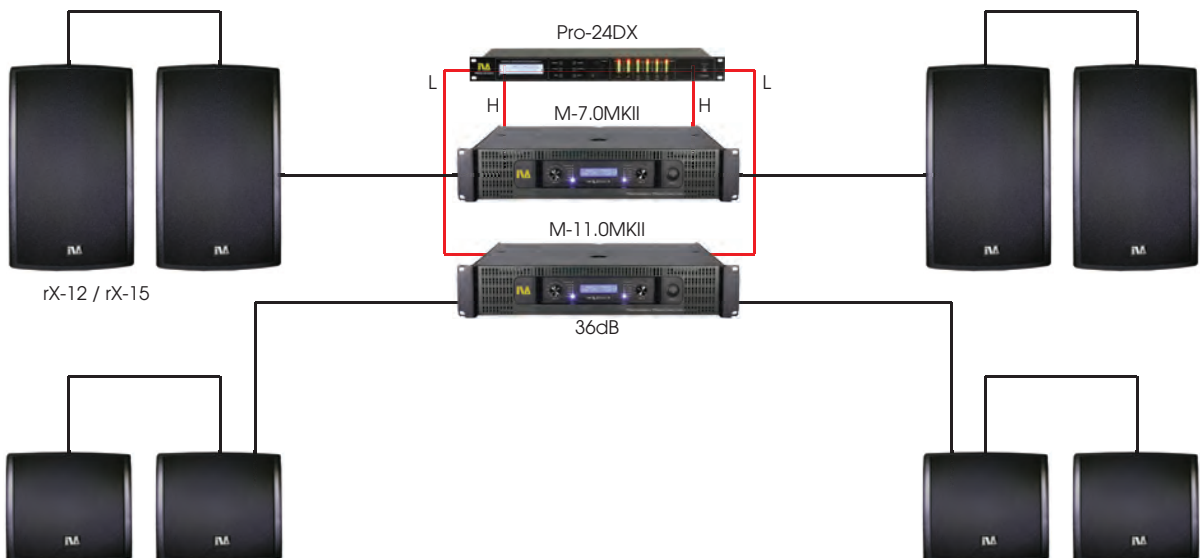

2 - way Loudspeaker

Power Punch Performance

SPEAKERS

**RX-10 / RX-12 /
RX-15 / RX-18B**

2 - Way Loudspeakers

iVA rX series is an upgraded version of the legendary iVA XVP series. With high clarity and tight punch, the performance outperform many others entry level speakers in market. Powerful long-excursion LF drivers and high performance compression drivers combined with optimized electronics specially engineered in Netherlands deliver a highly professional product to entry-level users. The cabinet is made of solid and high density multiply wood, a material usually used in high end product. No other entry level cabinets could come close to rX's cabinet.

rX-15

rX-12

rX-10

Model	rX-10	rX-12	rX-15	rX-18B
Description	10" 2-Way	12" 2-Way	15" 2-Way	18" 1 Way
Frequency Response (Hz), -3dB	90 – 17,000	63 – 20,000	60 – 20,000	45 -160
Sensitivity (1W 1m +/- 3dB)	98	97	97	101
Peak SPL @ 1m	126 dB	127 dB	126.8 dB	131.8
RMS Power	160W	240W	240W	300W
Program Power	320W	480W	480W	600W
Peak Power	640W	960W	960W	1200W
Nominal Impedance	8 Ohm	8 Ohms	8 Ohms	8 Ohms
Crossover Frequency (Hz)	1750 Hz, 18 dB/Oct	1700 Hz, 18 dB/Oct	1600 Hz, 12 dB/Oct	160 Hz, 12 dB/Oct
Dispersion Angle (H x V)	60° x 40°	90° x 50°	90° x 50°	360° x 180°
Dimension (W x H x D)	356 x 536 x 358 mm	422 x 613 x 373 mm	471 x 750 x 420 mm	540 x 705 x 560
Weight	17.2 kg	21.2 kg	26.4 kg	40.6

* The manufacturer reserves the right to make changes or improvements in manufacturing or design which may affect specifications.

IVA **rX-10 / rX-12 / rX-15** 2-ways Loudspeaker

Best Compatible System

rX-10

Compatible for 1 unit or 2 unit of rX-10 each side.

rX-12

Compatible for 1 unit or 2 unit of rX-12 each side.

rX-15

Compatible for 1 unit or 2 unit of rX-15 each side.

rX-12 / rX-15

rX-18B

Compatible for 1 unit or 2 unit of rX-12 / rX-15 each side.