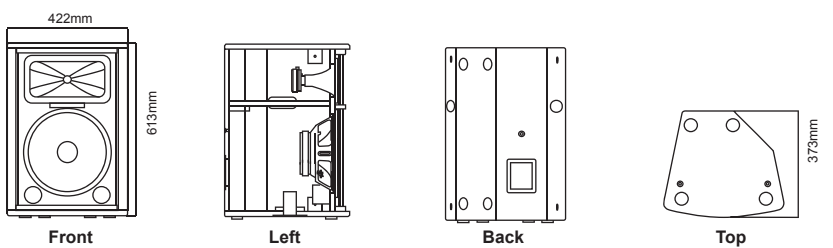

rX-15

rX-12

rX-10

Model	rX-10	rX-12	rX-15	rX-18B
Description	10" 2-Way	12" 2-Way	15" 2-Way	18" 1 Way
Frequency Response (Hz), -3dB	90 – 17,000	63 – 20,000	60 – 20,000	45 -160
Sensitivity (1W 1m +/- 3dB)	98	97	97	101
Peak SPL @ 1m	126 dB	127 dB	126.8 dB	131.8
RMS Power	160W	240W	240W	300W
Program Power	320W	480W	480W	600W
Peak Power	640W	960W	960W	1200W
Nominal Impedance	8 Ohm	8 Ohms	8 Ohms	8 Ohms
Crossover Frequency (Hz)	1750 Hz, 18 dB/Oct	1700 Hz, 18 dB/Oct	1600 Hz, 12 dB/Oct	160 Hz, 12 dB/Oct
Dispersion Angle (H x V)	60° x 40°	90° x 50°	90° x 50°	360° x 180°
Dimension (W x H x D)	356 x 536 x 358 mm	422 x 613 x 373 mm	471 x 750 x 420 mm	540 x 705 x 560
Weight	17.2 kg	21.2 kg	26.4 kg	40.6