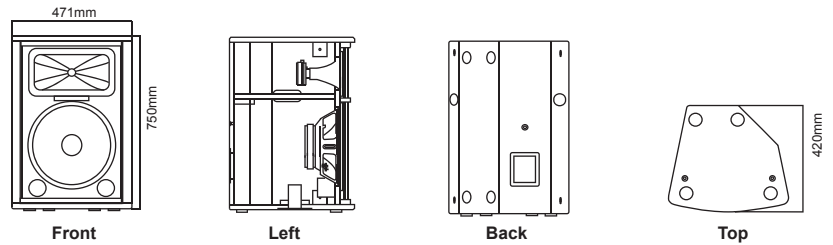

2 - way Loudspeaker

Power Punch Performance

SPEAKERS

**RX-10 / RX-12 /
RX-15 / RX-18B**

2 - Way Loudspeakers

iVA rX series is an upgraded version of the legendary iVA XVP series. With high clarity and tight punch, the performance outperform many others entry level speakers in market. Powerful long-excursion LF drivers and high performance compression drivers combined with optimized electronics specially engineered in Netherlands deliver a highly professional product to entry-level users. The cabinet is made of solid and high density multiply wood, a material usually used in high end product. No other entry level cabinets could come close to rX's cabinet.

rX-10 / rX-12 / rX-15 2-ways Loudspeaker

Features

- Powerful driver delivers incredible acoustic power and deep bass
- High performance compression driver for powerful high frequencies capable of long throw applications
- Elegant design with highly durable paint finishing
- Upgraded high density multiply wood cabinet
- Sturdy grill with foam panel for protection against elements
- Industry standard speakon connectors
- Integral metal tripod stand / pole adapter
- Engineered in Netherlands

rX-15

rX-12

rX-10

Model	rX-10	rX-12	rX-15	rX-18B
Description	10" 2-Way	12" 2-Way	15" 2-Way	18" 1 Way
Frequency Response (Hz), -3dB	90 – 17,000	63 – 20,000	60 – 20,000	45 -160
Sensitivity (1W 1m +/- 3dB)	98	97	97	101
Peak SPL @ 1m	126 dB	127 dB	126.8 dB	131.8
RMS Power	160W	240W	240W	300W
Program Power	320W	480W	480W	600W
Peak Power	640W	960W	960W	1200W
Nominal Impedance	8 Ohm	8 Ohms	8 Ohms	8 Ohms
Crossover Frequency (Hz)	1750 Hz, 18 dB/Oct	1700 Hz, 18 dB/Oct	1600 Hz, 12 dB/Oct	160 Hz, 12 dB/Oct
Dispersion Angle (H x V)	60° x 40°	90° x 50°	90° x 50°	360° x 180°
Dimension (W x H x D)	356 x 536 x 358 mm	422 x 613 x 373 mm	471 x 750 x 420 mm	540 x 705 x 560
Weight	17.2 kg	21.2 kg	26.4 kg	40.6