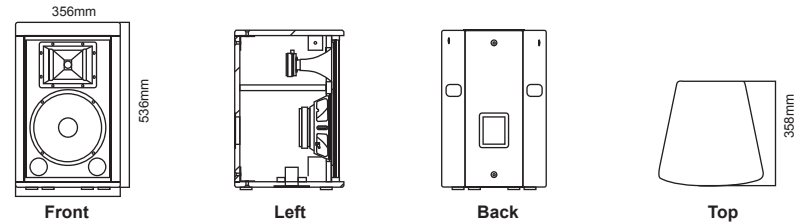

rX-15

rX-12

rX-10

Model	rX-10	rX-12	rX-15	rX-18B
Description	10" 2-Way	12" 2-Way	15" 2-Way	18" 1 Way
Frequency Response (Hz), -3dB	90 – 17,000	63 – 20,000	60 – 20,000	45 -160
Sensitivity (1W 1m +/- 3dB)	98	97	97	101
Peak SPL @ 1m	126 dB	127 dB	126.8 dB	131.8
RMS Power	160W	240W	240W	300W
Program Power	320W	480W	480W	600W
Peak Power	640W	960W	960W	1200W
Nominal Impedance	8 Ohm	8 Ohms	8 Ohms	8 Ohms
Crossover Frequency (Hz)	1750 Hz, 18 dB/Oct	1700 Hz, 18 dB/Oct	1600 Hz, 12 dB/Oct	160 Hz, 12 dB/Oct
Dispersion Angle (H x V)	60° x 40°	90° x 50°	90° x 50°	360° x 180°
Dimension (W x H x D)	356 x 536 x 358 mm	422 x 613 x 373 mm	471 x 750 x 420 mm	540 x 705 x 560
Weight	17.2 kg	21.2 kg	26.4 kg	40.6